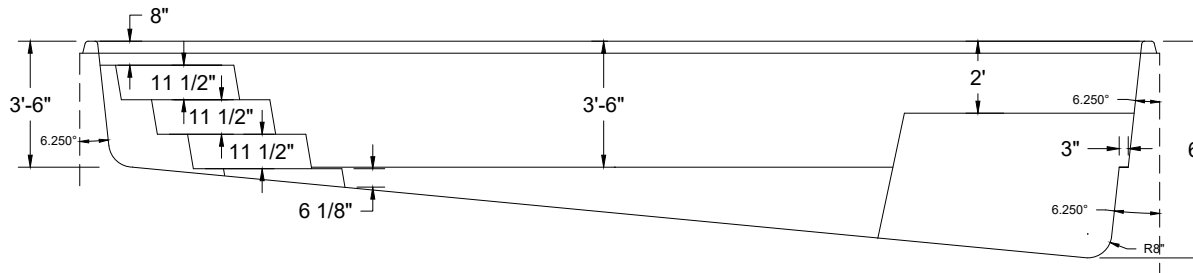

Length, width and depth may vary up to 3% - all dimensions are to outside edge of coping, measured from parallel lines. All other dimensions +/- 1inch.

MODEL CODE	SIZE (OUTSIDE)	PERIMETER FEET	WATER SURFACE AREA (SQ FT)	DEPTH	GALLONS	LBS WT
FR14	14' x 30'	84	377	3'-6", 6'	11200	2935